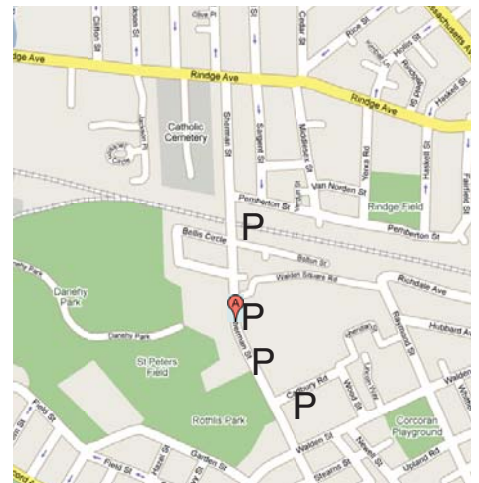

Parking (P)