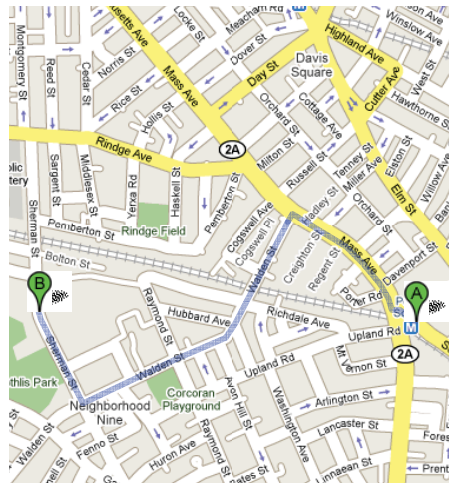

Walking from Porter