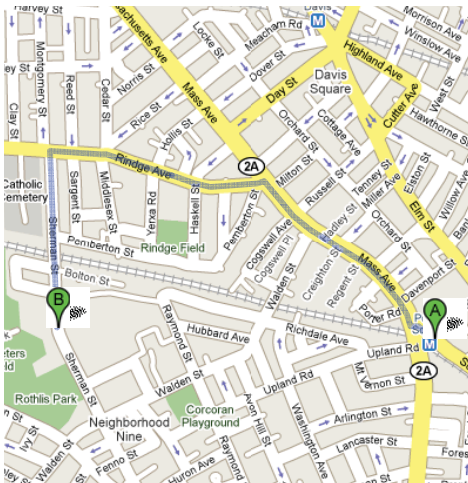

(see below for directions to Somerville location)

LEX America Office
90 Sherman Street, Cambridge, MA 02140

Tuesdays at 9:45 am
Wednesdays at 5:30 pm
Saturdays at 11:00 am

Bus/Train: Redline to Porter Square. It's a 15 minute walk or a 5 minute bus-ride from Porter Square. Walking – head north on Massachusetts Avenue toward Arlington. Turn left on Walden Street. Turn right on Sherman Street. We are located on Sherman Street, across from Danehy Park. Bus from Porter – Take the 83 bus from Porter. Get out on Rindge Ave at the corner of Reed Street. Continue in the same direction down Rindge. Turn left at the light onto Sherman. We are several blocks down on the left, across from Danehy Park. It's about 5 minutes from the bus stop to office. We are also about a 15 minute walk from Davis Square or Alewife Station.

By Car: from Boston or east of Somerville – Take Massachusetts Avenue towards Porter Square, Cambridge. Turn left on Walden Street. Turn right on Sherman Street. We are located on Sherman Street, across from Danehy Park.

Parking: 90 Sherman Street has visitor parking immediately in front of the entrance to the building, as well as just inside the entrance to the parking lot (accessed through an archway to the right of the building.) There is also (non-permit) street parking available in front of the baseball field on Sherman Street and on neighboring side streets Cadbury Road and Bolton Street.

By bus from Porter